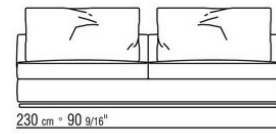

COD. 027005 UNIT