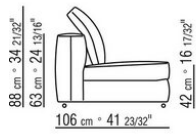

COD. 027004 UNIT