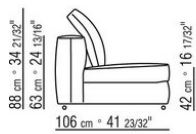

COD. 027006 UNIT