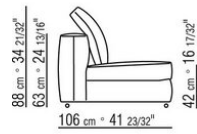

COD. 027005 UNIT