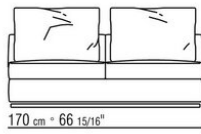

COD. 027004 UNIT