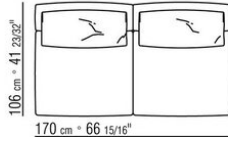

COD. 027004 UNIT