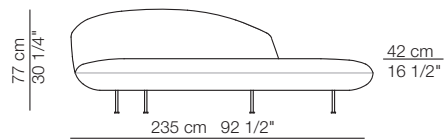

## BANAH

Dormeuse

**arflex**

Sizes, weights and finishes may change without previous notice. All dimensions are expressed in centimeters and inches. File CAD 2D-3D available on [www.arflex.com](http://www.arflex.com) For more information on product visit [www.arflex.com](http://www.arflex.com), or contact us at : [info@arflex.it](mailto:info@arflex.it)