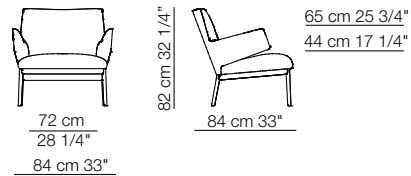

HUG

Poltrona con schienale basso
Armchair with low backrest