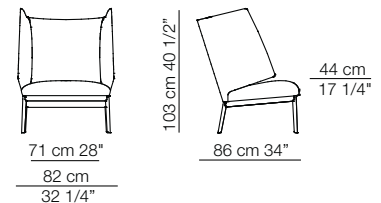

Poltrona con schienale alto
Armchair with high backrest