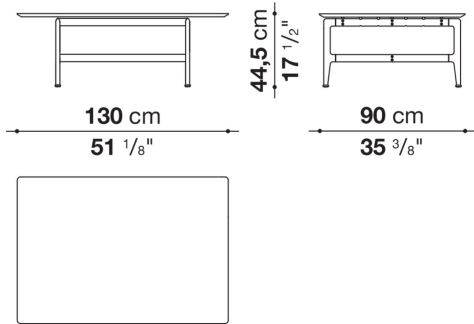

Technical drawings

PN130