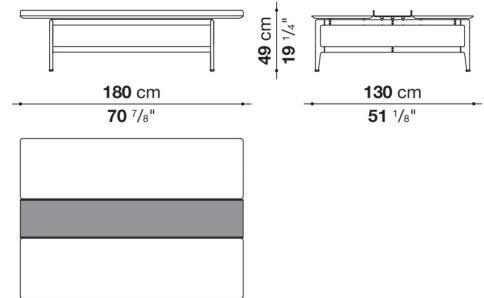

Technical drawings

PN180_2V