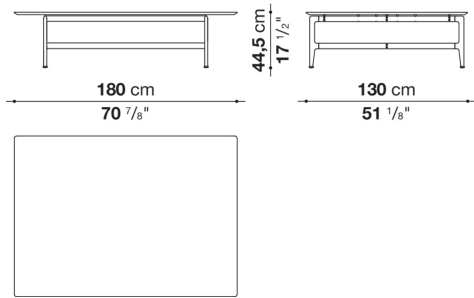

Technical drawings

PN180_2