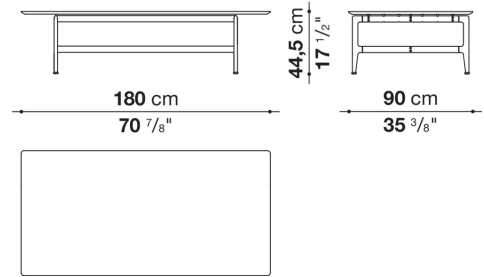

Technical drawings

PN180_1