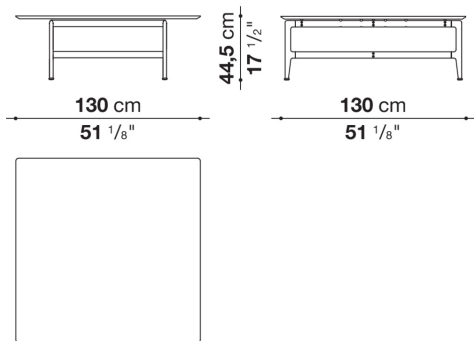

Pianura

SMALL TABLES

2019

Antonio Citterio

Description

Square or rectangular, the Pianura low table stands out for the essential and sophisticated features that give life to a proposal of great formal elegance. With marble top and aluminium structure, it is also available with a thick leather tray integrated into the top. Numerous are the finishes to choose from both for the top and for the structure.

plastic material

Technical drawings

PN130

PN180_1

PN180_2

PN180_2V

PN130Q

PN130Q_V