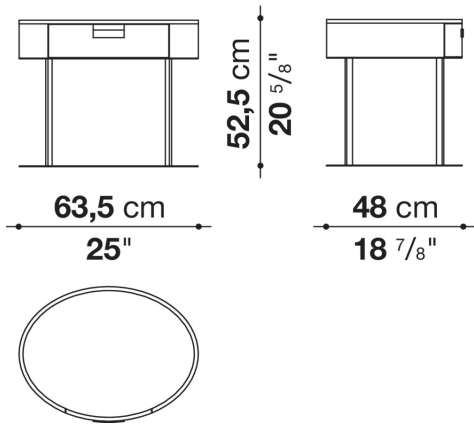

Amphora

STORAGE UNITS

2004

Antonio Citterio

Description

Perfect to be placed next to the bed, Amphora is presented in two versions: one has compact oval shape and holds two drawers of different sizes, the second one has a refined metal structure and hold one single drawer.

Technical information

Frame and drawer
solid wood, multi-layered panel, veneered wood particles panel
Support frame (2424-2425)
steel profiles
Ferrules
steel and plastic material

Technical drawings

2424

2425