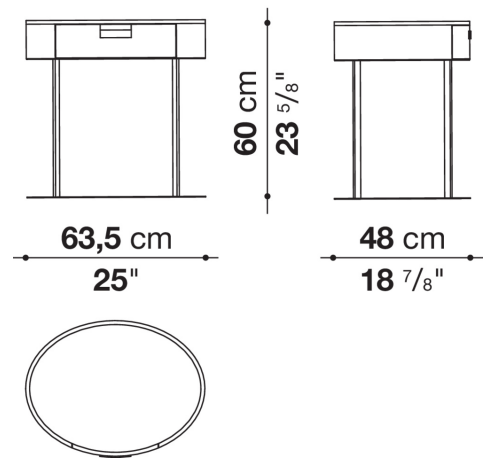

Amphora

STORAGE UNITS

2004

Antonio Citterio

Description

Perfect to be placed next to the bed, Amphora is presented in two versions: one has compact oval shape and holds two drawers of different sizes, the second one has a refined metal structure and hold one single drawer.

Technical information

Frame and drawer
solid wood, multi-layered panel, veneered wood particles panel
Support frame (2424-2425)
steel profiles
Ferrules
steel and plastic material

Technical drawings

2424

2425