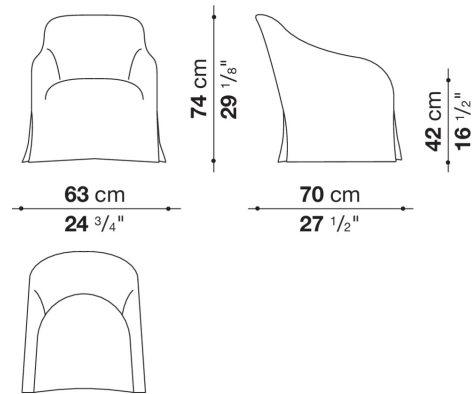

Technical drawings

9755

2110F

2111F