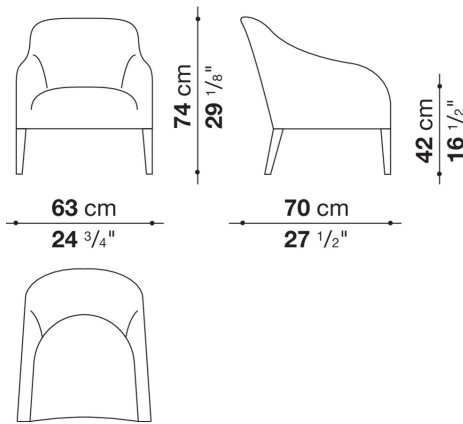

Technical drawings

9755