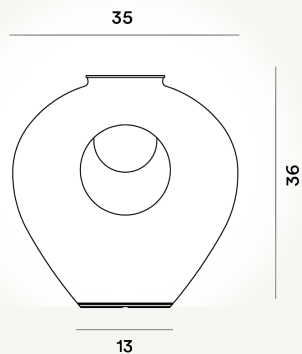

MADRE TABLE LED

DIMENSIONE

36 x 35 x 35

CAVO

Grey

COLORE

White

CERTIFICAZIONI

PESO

Net kg 4.9

MATERIALE

Blown glass, borosilicate glass, varnished aluminum and polycarbonate

SORGENTE LUMINOSA

LED included Scheda Led 16W 2700 K 1445lm CRI>80
Dimmer included