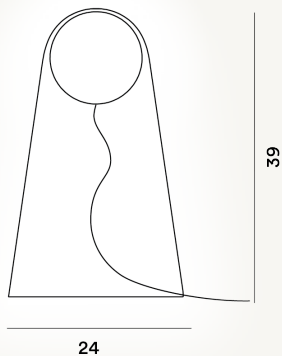

SATELLIGHT TABLE LED

DIMENSIONE

39 x 24 x 24

CAVO

Transparent

COLORE

Transparent

CERTIFICAZIONI

PESO

Net kg 3

MATERIALE

Blown glass and aluminium

SORGENTE LUMINOSA

LED included Scheda Led 8,4W 2700 K 655lm CRI>80 Touch dimmer included