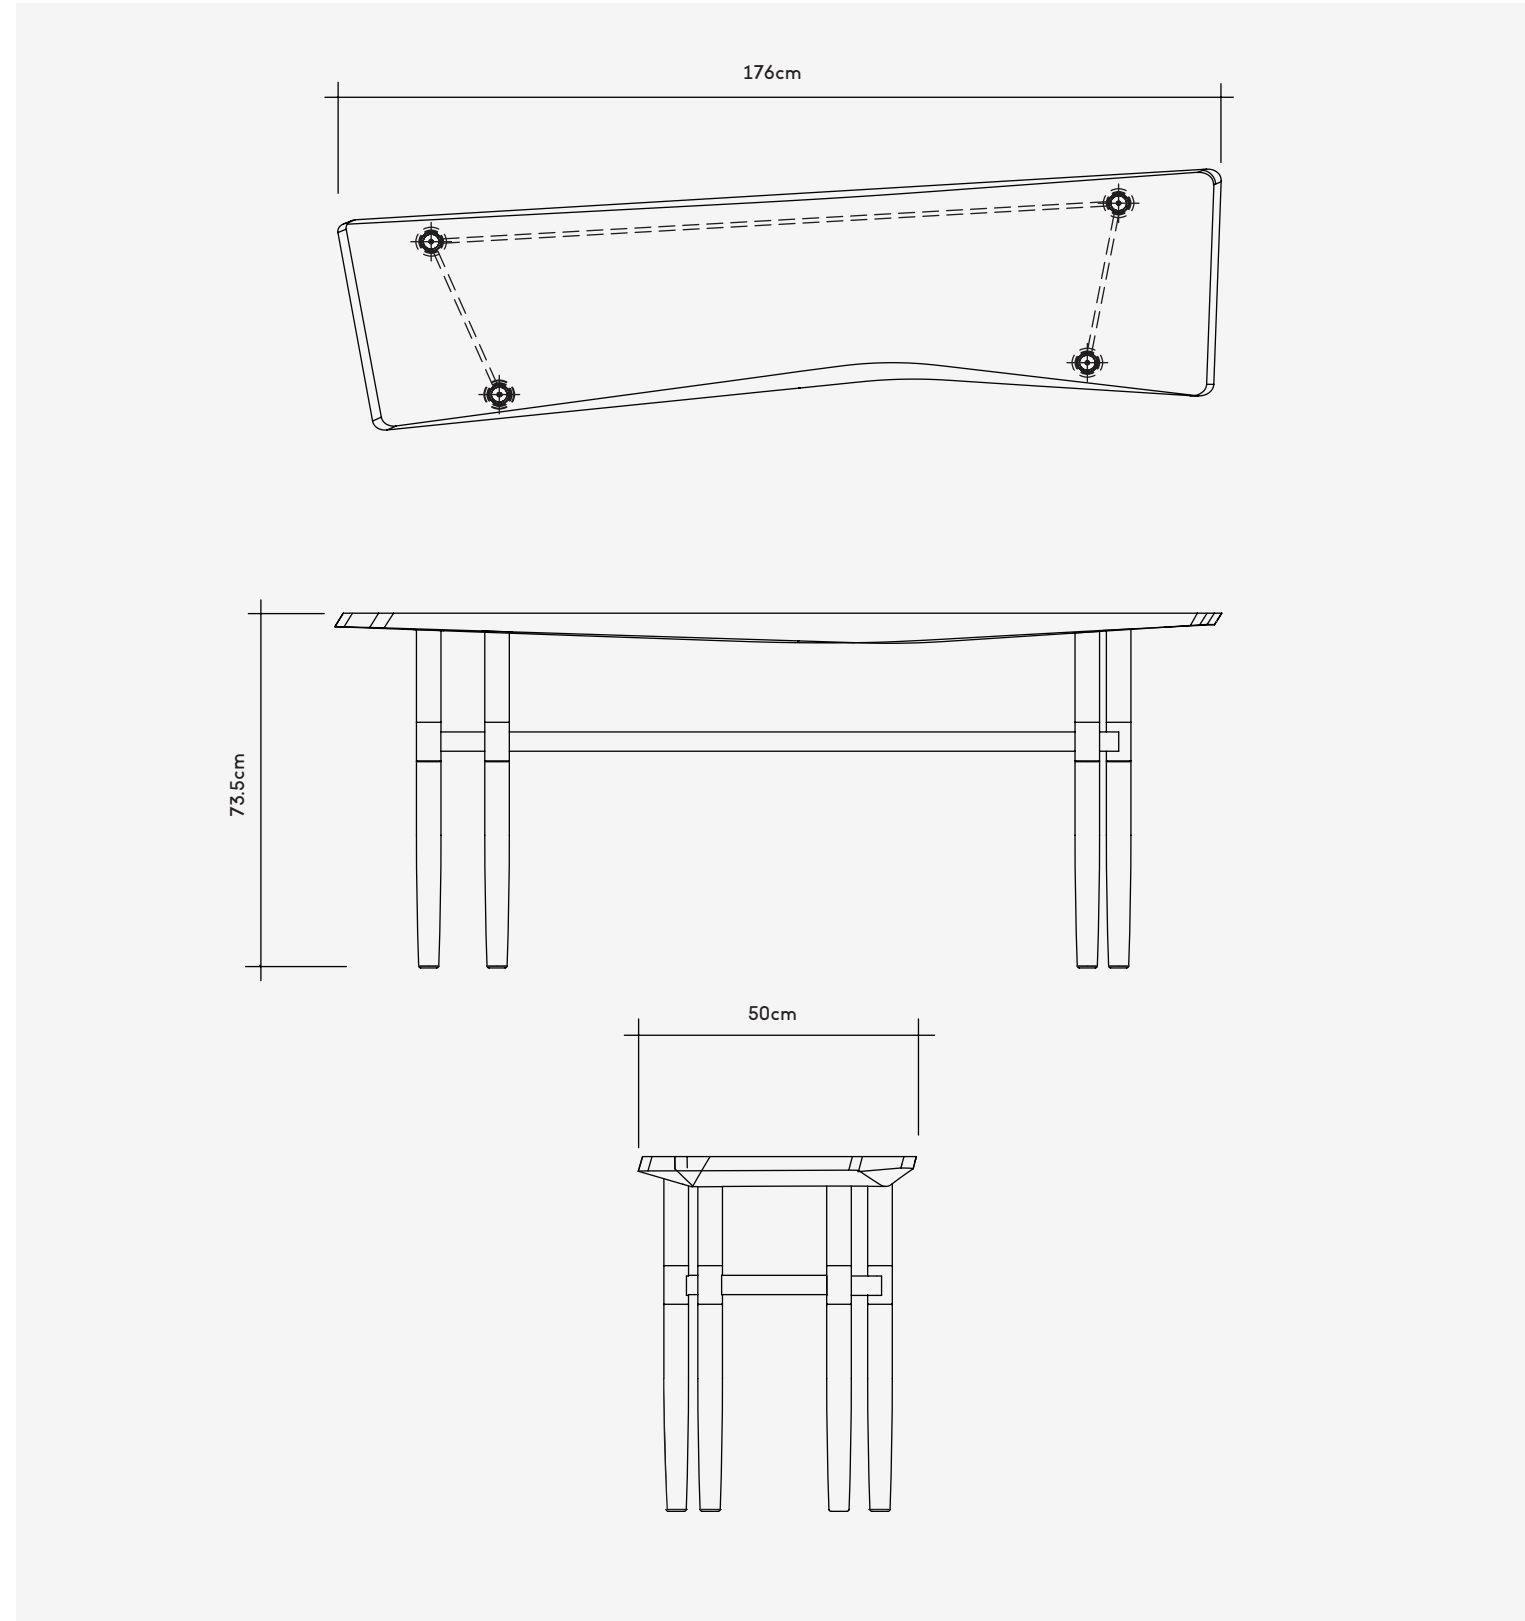

Darling Point

Designer
Yabu Pushelberg

Origin
The Netherlands

Production Lead Time
Ex-Works Germany
10 weeks

Product Specifications

Console	
Dimensions	176cm W x 50cm D x 73.5cm H
Weight	46kg
Packaged Dimensions	194cm W x 75cm D x 103cm H
Packaging Type	Crate & Cardboard
Packaged Weight	116kg

Finishes

Surface

Detailing

Configure at
manofparts.com