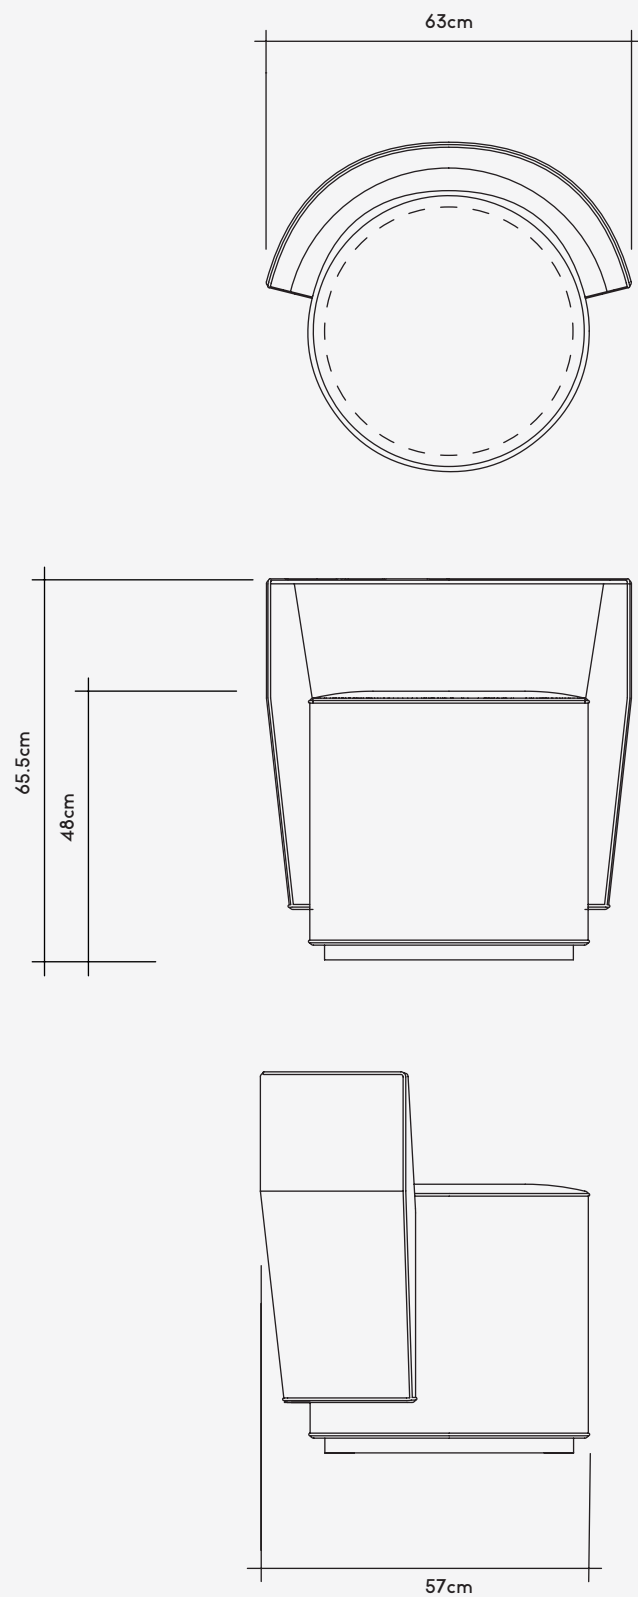

Bond Street
By Yabu Pushelberg

MAN OF PARTS

Bond Street

Designer
Yabu Pushelberg

Origin
Italy

Production Lead Time
Ex-Works Germany
8 weeks

Foam Interior
M1 Retardant Foam,
British Standard Foam,
US Cal. Bull. 117-2013
*Other foam types are
available upon request*

[Configure at
manofparts.com](https://manofparts.com)

Product Specifications

Lounge Chair	
Dimensions	63cm W x 57cm D x 65.5cm H
Seat Height	48cm H
Weight	37.5kg
Customer's Own Material	Back: 1.1m / Seat: 1.3m
Customer's Own Leather	Back: 2.2m ² / Seat: 2.6m ²
Packaged Dimensions	76cm W x 76cm D x 93cm H
Packaging Type	Cardboard
Packaged Weight	42.5kg

MAN OF PARTS