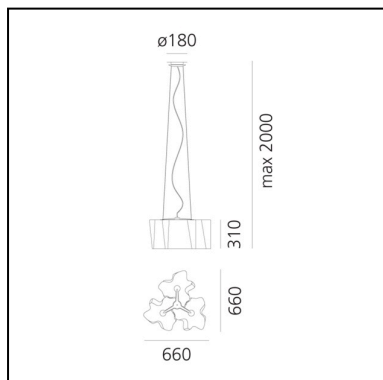

Logico Suspension 3x120° - Silk Diffuser

Michele De Lucchi
Gerhard Reichert

IP20     Dimmerable: 

LUMINAIRE *

- Watt: **36W**
- Voltage: **220V-240V**
- Delivered lumen output: **3936lm**
- CCT: **2700K**
- Efficiency: **86%**
- Efficacy: **109.33lm/W**
- CRI: **80**

* Photometric data may vary depending on the source installed.
Light measurements are provided in relative form and technical lighting calculations may be updated according to the effective source used.

Notes

Available in four sizes and in four configurations: single, on line, 3x120° and 4x90°. Its modular shape lends itself to the creation and realisation of customized compositions, supplied as special project.

DIMENSIONS

- Length: **660 mm**
- Width: **660 mm**
- Height: **310 mm**
- Base Diameter: **180 mm**
- Max Height from ceiling: **2000 mm**

SOURCES NOT INCLUDED

- Category: **LED RETROFIT**
- Number: **3**
- Watt: **12W**
- Socket: **E27**