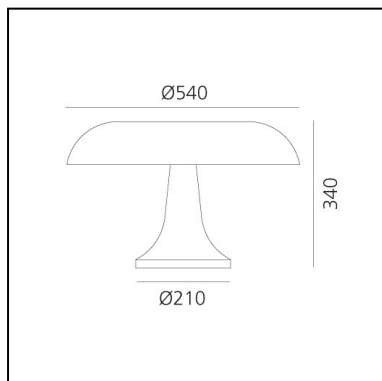

Nesso White

Giancarlo Mattioli
Gruppo Architetti Urbanisti
Città Nuova

LUMINAIRE *

– Watt: **4x5W**

– Voltage: **220V-240V** depending on the source installed.
Light measurements are provided in relative form and technical lighting calculations may be updated according to the effective source used.

FEATURES

- Product Code: **0056010A**
- Colour: **White**
- Installation: **Table**
- Material: **Technopolymer body and diffuser**
- Series: **Design Collection, Modern Classic**
- Environment: **Indoor**
- Emission: **Diffused And Direct**
- design by: **Giancarlo Mattioli, Gruppo Architetti Urbanisti Città Nuova**

DIMENSIONS

- Height: **340 mm**
- Diameter: **540 mm**
- Base Diameter: **210 mm**
- Impact Resistance: **N/D**
- Glow Wire Test: **850°C**

SOURCES NOT INCLUDED

- Category: **LED RETROFIT**
- Number: **4**
- Watt: **5W**
- Socket: **E14**