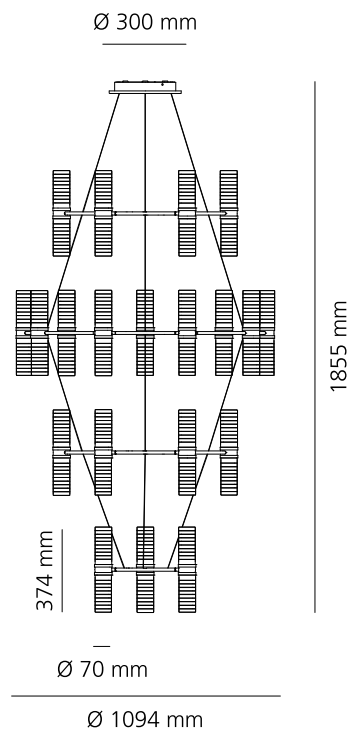

Zephyr Linear:

Total Power: 80W

Delivered Luminous Flux: 4950 lm

Zephyr Ring:

Total Power: 80W

Delivered Luminous Flux: 4950 lm

Zephyr Chandelier:

Total Power: 310W

Delivered Luminous Flux: 19800 lm

Zephyr Table:

Total Power: 13W

Delivered Luminous Flux: 400 lm

Zephyr Linear

Zephyr Chandelier

Zephyr Ring

Zephyr Table

ZEPHYR LINEAR

Colour	Code	App Code
●	1782030A	1782030APP
●	1782040A	1782040APP

ZEPHYR RING

Colour	Code	Code
●	1781030A	1781030APP
●	1781040A	1781040APP

ZEPHYR CHANDELIER

Colour	Code	
●	1783030A	
●	1783040A	