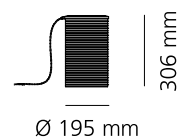

Zephyr Linear:

Total Power: 80W

Delivered Luminous Flux: 4950 lm

Zephyr Ring:

Total Power: 80W

Delivered Luminous Flux: 4950 lm

Zephyr Chandelier:

Total Power: 310W

Delivered Luminous Flux: 19800 lm

Zephyr Table:

Total Power: 13W

Delivered Luminous Flux: 400 lm

Zephyr Linear

Zephyr Chandelier

Zephyr Ring

Zephyr Table