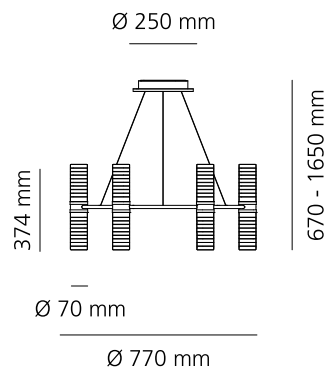

Zephyr Linear:

Total Power: 80W

Delivered Luminous Flux: 4950 lm

Zephyr Ring:

Total Power: 80W

Delivered Luminous Flux: 4950 lm

Zephyr Chandelier:

Total Power: 310W

Delivered Luminous Flux: 19800 lm

Zephyr Table:

Total Power: 13W

Delivered Luminous Flux: 400 lm

Zephyr Linear

Zephyr Chandelier

Zephyr Ring

Zephyr Table