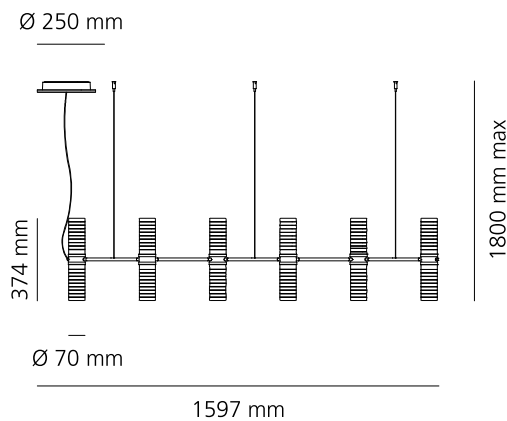

Zephyr Linear:

Total Power: 80W

Delivered Luminous Flux: 4950 lm

Zephyr Ring:

Total Power: 80W

Delivered Luminous Flux: 4950 lm

Zephyr Chandelier:

Total Power: 310W

Delivered Luminous Flux: 19800 lm

Zephyr Table:

Total Power: 13W

Delivered Luminous Flux: 400 lm

Zephyr Linear

Zephyr Chandelier

Zephyr Ring

Zephyr Table