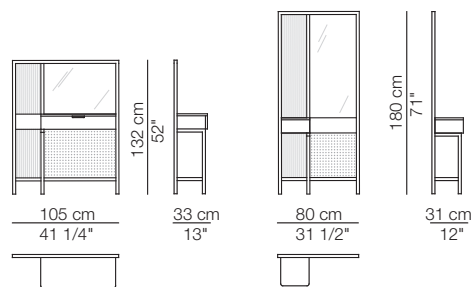

Threshold low mirror cabinet
Botolo armchair

Threshold *low mirror cabinet*

Threshold *high mirror cabinet*

THRESHOLD

Threshold *high mirror cabinet*
Sigmund *bench*

Mobile specchiera basso
Low mirror cabinet

Mobile specchiera alto
High mirror cabinet

arflex

Sizes, weights and finishes may change without previous notice. All dimensions are expressed in centimeters and inches. File CAD 2D-3D available on www.arflex.com For more information on product visit www.arflex.com, or contact us at : info@arflex.it