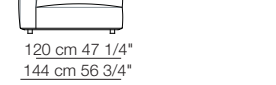

Elementi con 1 bracciolo alto
Units with 1 high armrest