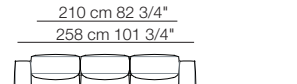

Divani
Sofas