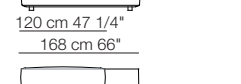

MARECHIARO

118 cm 46 1/2"

Elementi curvi
Curved units