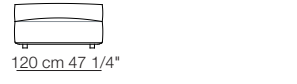

MARECHIARO

118 cm 46 1/2"