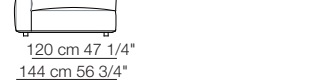

Elementi con 1 bracciolo
Units with 1 armrest