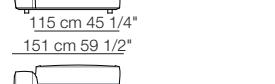

Elementi angolo
Corner units