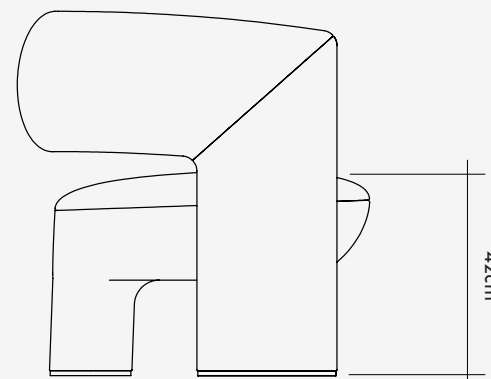

Via del Corso
by Yabu Pushelberg

MAN OF PARTS

Via del Corso

Designer
Yabu Pushelberg

Origin
Italy

Production Lead Time
Ex-Works Germany
8 - 10 weeks

Foam Interior
CALL 117 Fire
Retardant Foam

Product Specifications

Lounge Chair	
Dimensions	82cm W x 70cm D x 72cm H
Seat Height	42cm H
Weight	38kg
Customer's Own Material	3.6 m
Customer's Own Leather	7.7 m ²
Packaged Dimensions	104cm W x 106cm D x 103cm H
Packaging Type	Cardboard
Packaged Weight	65kg