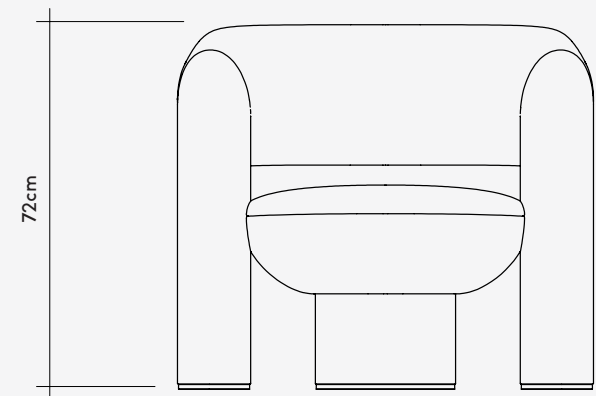

Via del Corso
by Yabu Pushelberg

MAN OF PARTS

Via del Corso

Designer
Yabu Pushelberg

Origin
Italy

Production Lead Time
Ex-Works Germany
8 - 10 weeks

Foam Interior
CALL 117 Fire
Retardant Foam

Product Specifications

Lounge Chair	
Dimensions	82cm W x 70cm D x 72cm H
Seat Height	42cm H
Weight	38kg
Customer's Own Material	3.6 m
Customer's Own Leather	7.7 m ²
Packaged Dimensions	104cm W x 106cm D x 103cm H
Packaging Type	Cardboard
Packaged Weight	65kg