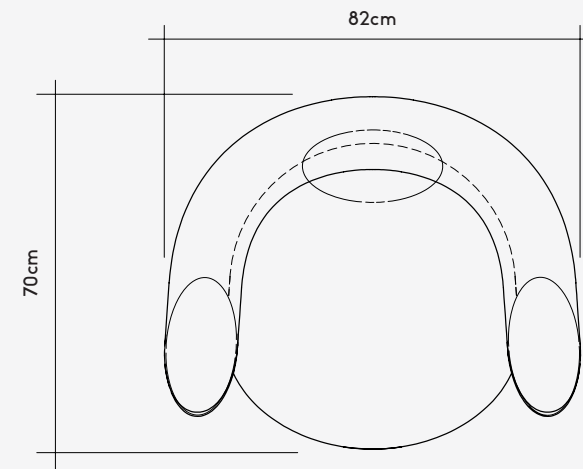

Via del Corso
by Yabu Pushelberg

MAN OF PARTS

Via del Corso

Designer
Yabu Pushelberg

Origin
Italy

Production Lead Time
Ex-Works Germany
8 - 10 weeks

Foam Interior
CALL 117 Fire
Retardant Foam

Product Specifications

Lounge Chair	
Dimensions	82cm W x 70cm D x 72cm H
Seat Height	42cm H
Weight	38kg
Customer's Own Material	3.6 m
Customer's Own Leather	7.7 m ²
Packaged Dimensions	104cm W x 106cm D x 103cm H
Packaging Type	Cardboard
Packaged Weight	65kg