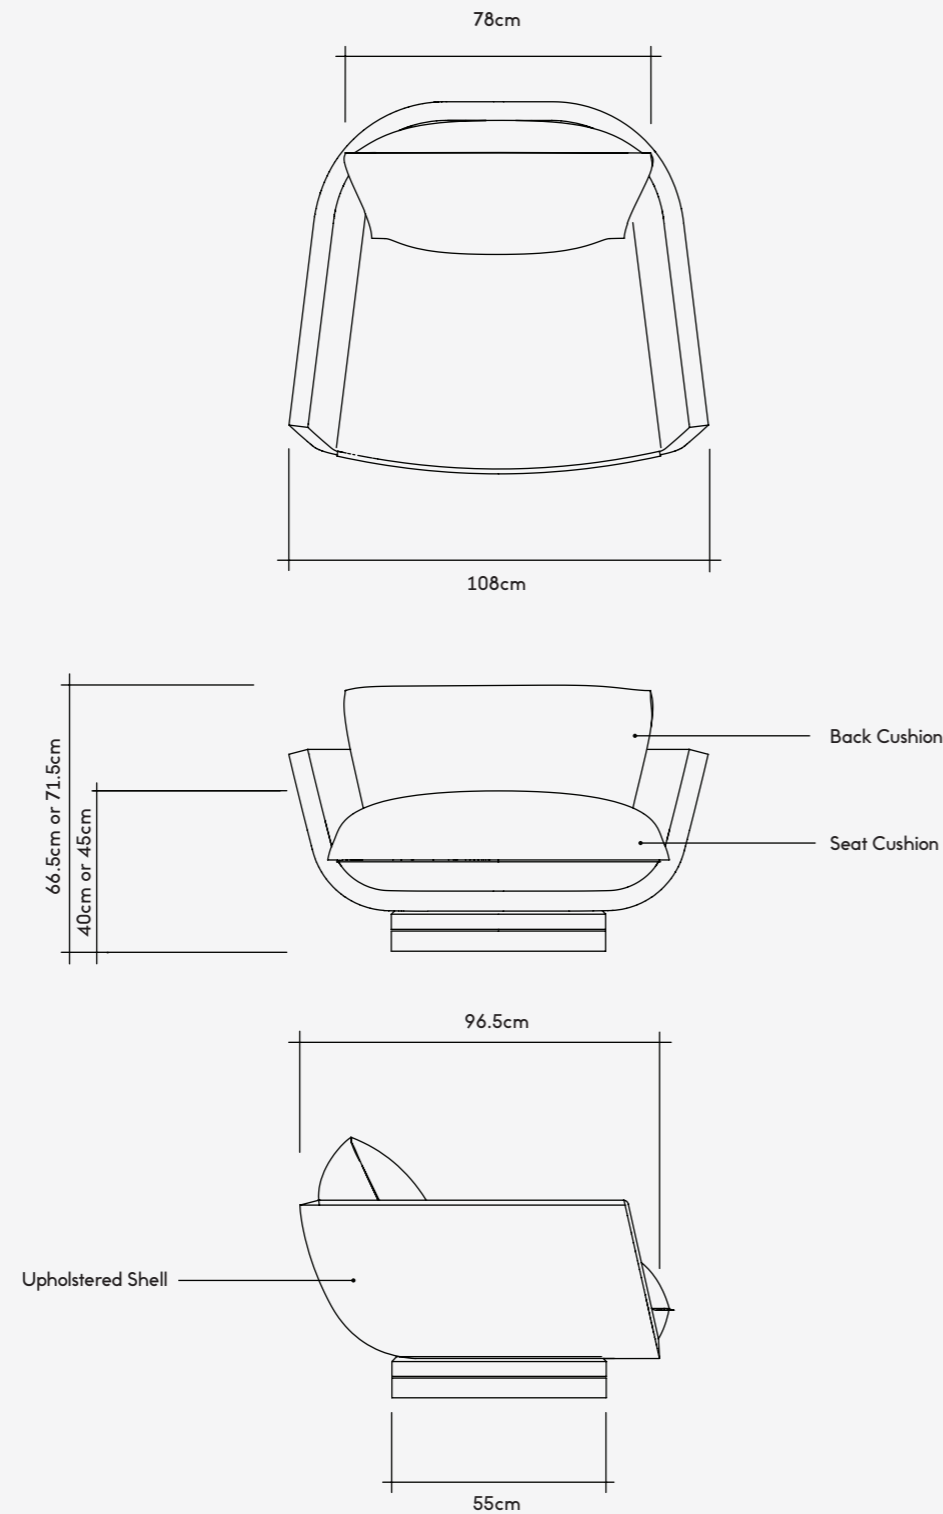

Rua Ipanema

Designer
Yabu Pushelberg

Origin
Italy

Lead Time
Ex-Works Germany
8 - 10 weeks

Transit Time
to Europe
2 - 3 weeks

Transit Time
to North America
4 - 6 weeks

Foam Interior
M1 Fire Retardant Foam
Other foam types are
available upon request

Configure at
manofparts.com

Product Specifications

Lounge Chair
Dimensions 108cm W x 96.5cm D x 66.5cm H
Seat Height 40cm
Weight 46kg
Customer's Own Material Shell: 3.9m / Seat & back cushion: 3.4m
Customer's Own Leather Shell: 5m² / Seat & back cushion: 4.6m²

Packaged Dimensions 130cm W x 120cm D x 85cm H
Package Type Cardboard
Packaged Weight 95kg

Extra-Height Lounge Chair
Dimensions 108cm W x 96.5cm D x 71.5cm H
Seat Height 45cm
Weight 46kg
Customer's Own Material Shell: 3.9m / Seat & back cushion: 3.4m
Customer's Own Leather Shell: 5m² / Seat & back cushion: 4.6m²

Packaged Dimensions 130cm W x 120cm D x 85cm H
Packaging Type Cardboard
Packaged Weight 95kg

Lumbar Cushion *now included
Dimensions 65cm W x 20cm H
Customer's Own Material 0.7m
Customer's Own Leather 1m²

Optional Square Toss Cushion
Dimensions 45cm W x 45cm H
Customer's Own Material 0.7m
Customer's Own Leather 1m²

Finishes

Upholstery Fabric or Leather
Shell and cushions can be upholstered differently

Base

2021
NEW

Pricing	Unupholstered	COM/L	British Standard Interior Foam
Lounge Chair	€ 2.820	+10%	Now included
Extra Height Lounge Chair	€ 3.000	+10%	Now included
Optional Square Toss Cushion	€ 130	+10%	Now included