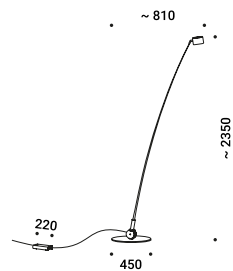

SAMPEI 260
Max 21W
220-240V - 50/60Hz
2700K - 1795lm / 3000K - 1890lm
CRI >90
Driver integrated
Dimmer on board
CE IP20

Matt White - 2700K - Dimmer on board	1A3740300.27.06
Matt White - 3000K - Dimmer on board	1A3740300.30.06
Matt Black - 2700K - Dimmer on board	1A3740400.27.06
Matt Black - 3000K - Dimmer on board	1A3740400.30.06
Magic Blue - 2700K - Dimmer on board	1A3742000.27.06
Magic Blue - 3000K - Dimmer on board	1A3742000.30.06
Copper Brown - 2700K - Dimmer on board	1A3743700.27.06
Copper Brown - 3000K - Dimmer on board	1A3743700.30.06
Umbra Grey - 2700K - Dimmer on board	1A3744100.27.06
Umbra Grey - 3000K - Dimmer on board	1A3744100.30.06