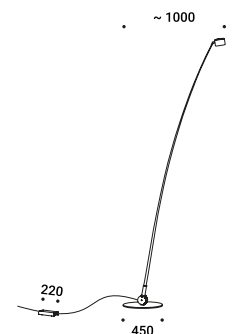

SAMPEI 290
Max 21W
220-240V - 50/60Hz
2700K - 1795lm / 3000K - 1890lm
CRI >90
Driver integrated
Dimmer on board
CE IP20

Matt White - 2700K - Dimmer on board	1A3750300.27.06
Matt White - 3000K - Dimmer on board	1A3750300.30.06
Matt Black - 2700K - Dimmer on board	1A3750400.27.06
Matt Black - 3000K - Dimmer on board	1A3750400.30.06
Magic Blue - 2700K - Dimmer on board	1A3752000.27.06
Magic Blue - 3000K - Dimmer on board	1A3752000.30.06
Copper Brown - 2700K - Dimmer on board	1A3753700.27.06
Copper Brown - 3000K - Dimmer on board	1A3753700.30.06
Umbra Grey - 2700K - Dimmer on board	1A3754100.27.06
Umbra Grey - 3000K - Dimmer on board	1A3754100.30.06