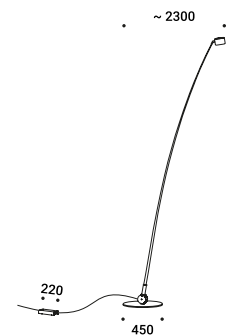

SAMPEI 440
Max 21W
220-240V - 50/60Hz
2700K - 1859lm / 3000K - 1943lm
CRI >90
Driver integrated
Dimmer on board
CE IP20

Matt White - 2700K - Dimmer on board	1A3760300.27.06
Matt White - 3000K - Dimmer on board	1A3760300.30.06
Matt Black - 2700K - Dimmer on board	1A3760400.27.06
Matt Black - 3000K - Dimmer on board	1A3760400.30.06
Magic Blue - 2700K - Dimmer on board	1A3762000.27.06
Magic Blue - 3000K - Dimmer on board	1A3762000.30.06
Copper Brown - 2700K - Dimmer on board	1A3763700.27.06
Copper Brown - 3000K - Dimmer on board	1A3763700.30.06
Umbra Grey - 2700K - Dimmer on board	1A3764100.27.06
Umbra Grey - 3000K - Dimmer on board	1A3764100.30.06