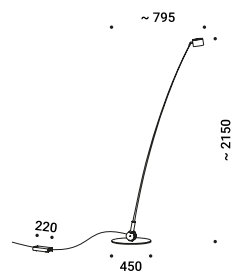

Floor / Direct / Indoor

Material	Glass fiber - Metal			
Finish	.03 Matt White	.04 Matt Black	.20 Magic Blue	.37 Copper Brown
	.41 Umbra Grey			

Note Floor luminaire. Adjustable in all directions. Dimmer on the cable. White cable for the matt white finish, black cable for the other finishes. *Apparecchio illuminante da terra. Orientabile in tutte le direzioni. Dimmer lungo il cavo. Cavo bianco per la finitura bianco opaco e cavo nero per le altre finiture.*

SAMPEI 230
Max 21W
220-240V - 50/60Hz
2700K - 1795lm / 3000K - 1890lm
CRI >90
Driver integrated
Dimmer on board
CE IP20

Matt White - 2700K - Dimmer on board	1A3730300.27.06
Matt White - 3000K - Dimmer on board	1A3730300.30.06
Matt Black - 2700K - Dimmer on board	1A3730400.27.06
Matt Black - 3000K - Dimmer on board	1A3730400.30.06
Magic Blue - 2700K - Dimmer on board	1A3732000.27.06
Magic Blue - 3000K - Dimmer on board	1A3732000.30.06
Copper Brown - 2700K - Dimmer on board	1A3733700.27.06
Copper Brown - 3000K - Dimmer on board	1A3733700.30.06
Umbra Grey - 2700K - Dimmer on board	1A3734100.27.06
Umbra Grey - 3000K - Dimmer on board	1A3734100.30.06