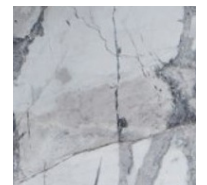

### Finishes

#### Nero

Nero Casino  
*Textured Powder Coated*

Sahara Noir Marble

Burgandy

#### Bianco

Bianco  
*Powder Coated*

Invisible White  
Marble

Yellow

Takayama  
by Yabu Pushelberg