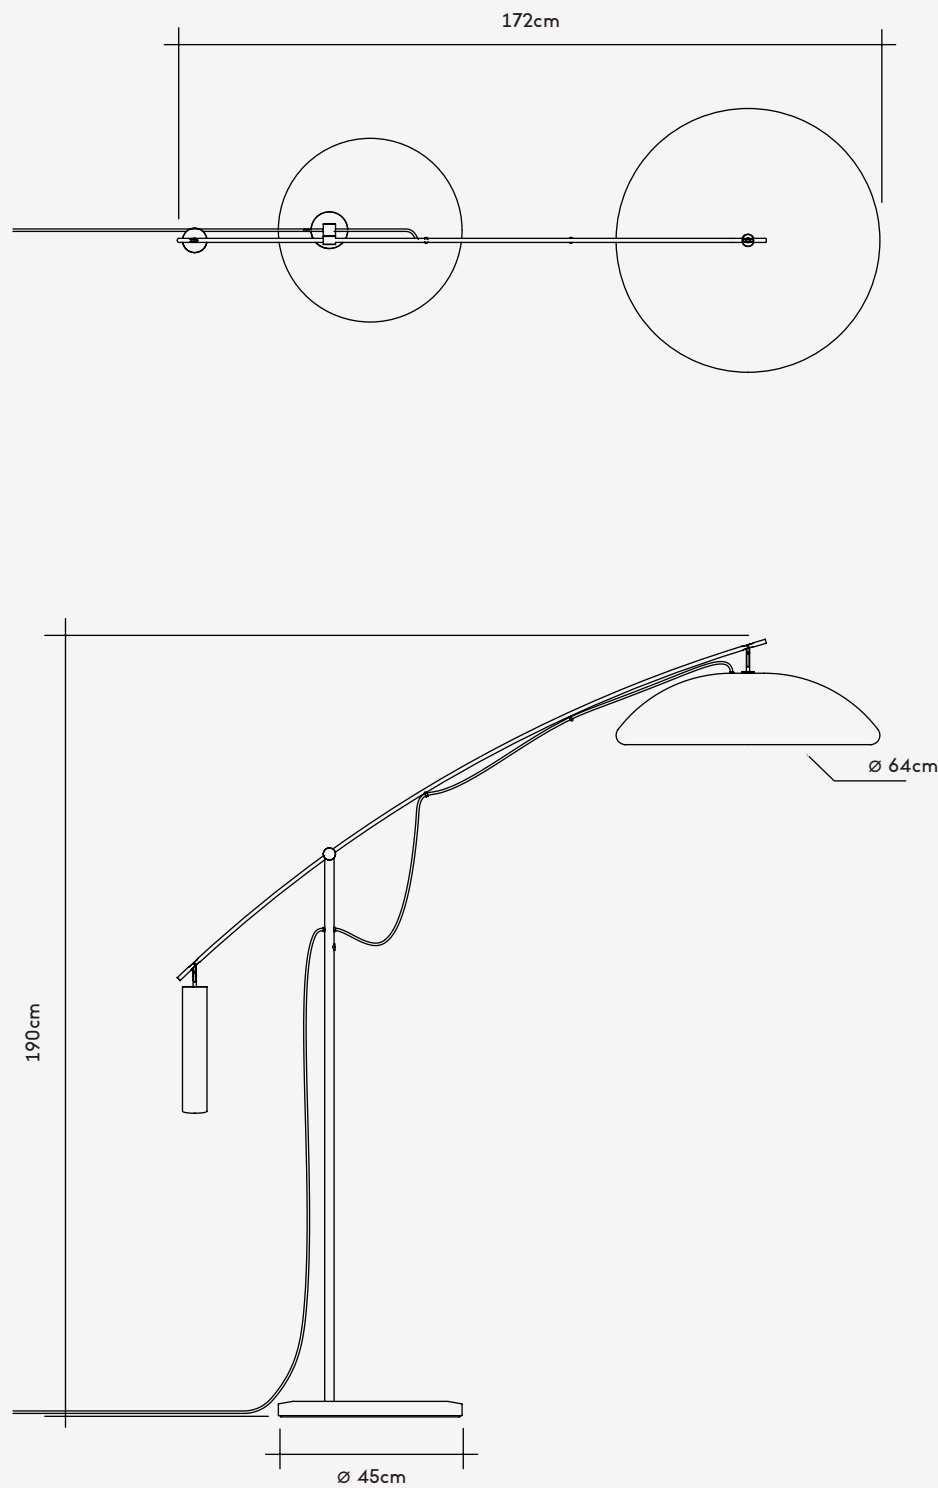

Takayama

Designer
Yabu Pushelberg

Origin
Italy

Lighting
Dimmable LED
2700 Kalvins / 110 V

Certifications
220V CE

Production Lead Time
Ex-Works Germany
Stock available for
immediate delivery

10 weeks
If out of stock

Configure at
manofparts.com

Product Specifications

Floor Lamp	
Dimensions	172cm W x 64cm D x 190cm H (<i>adjustable</i>)
Weight	30kg
Plug Type EU	Type E
Plug Type NA	Type B
Packaged Dimensions	80cm W x 120cm D x 220cm H
Packaging Type	Cardboard
Packaged Weight	42kg

Finishes

Nero

Bianco