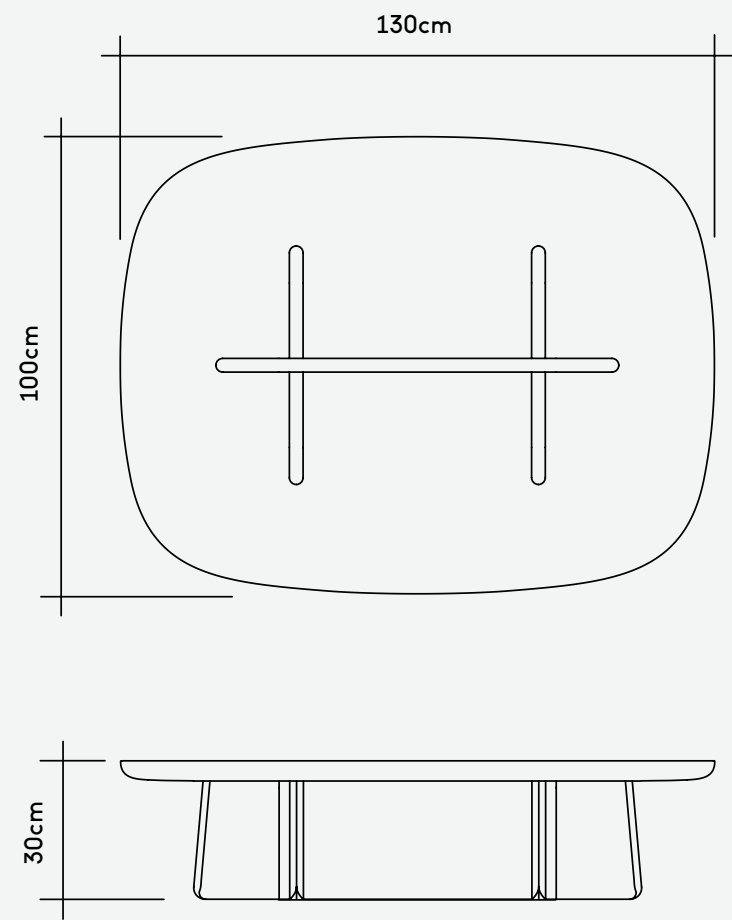

Bleecker Street

Designer
Sebastian Herkner

Origin
The Netherlands

Lead Time
Ex-Works Germany
14 weeks

Transit Time
to Europe
1 - 2 weeks

Transit Time
to North America
4 - 6 weeks

[Configure at
manofparts.com](https://manofparts.com)

Product Specifications

130cm Coffee Table	
Dimensions	130cm W x 100cm D x 30cm H
Weight	92kg
Packaged Dimensions	151cm W x 121cm D x 93cm H
Packaging Type	Crate & Cardboard
Packaged Weight	236kg

Finishes

Surface

Base

Pricing

130cm Coffee Table	€ 5.765