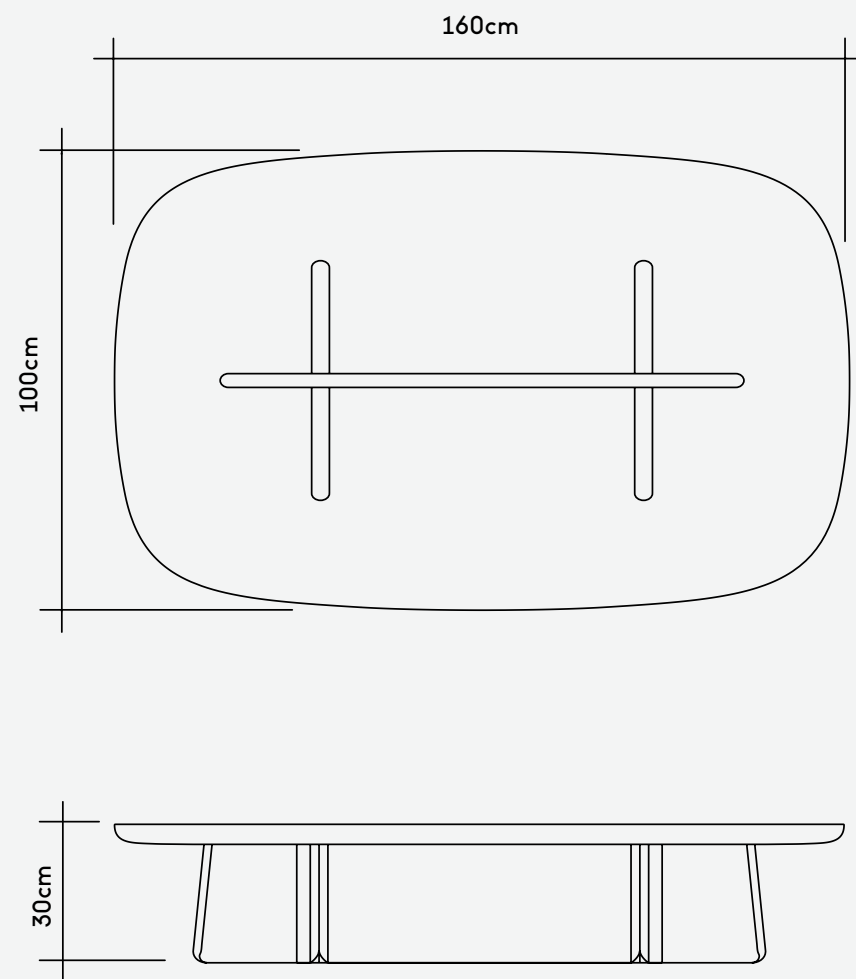

Bleecker Street

Designer
Sebastian Herkner

Origin
The Netherlands

Lead Time
Ex-Works Germany
14 weeks

Transit Time
to Europe
1 - 2 weeks

Transit Time
to North America
4 - 6 weeks

[Configure at
manofparts.com](https://manofparts.com)

Product Specifications

160cm Coffee Table	
Dimensions	160cm W x 100cm D x 30cm H
Weight	161kg
Packaged Dimensions	182cm W x 122cm D x 70cm H
Packaging Type	Crate & Cardboard
Packaged Weight	240kg

Finishes

Surface

Base

Pricing

160cm Coffee Table	€ 6.655