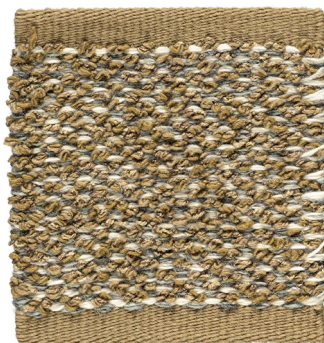

TERRAZZO

Design KASTHALL DESIGN STUDIO
Woven bouclé rug in pure wool and linen

Quartz 803

Dolomite 804

Citrine 805

Marcasite 504

Gabbro 703

Carnelian 801