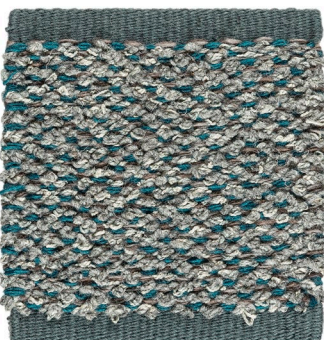

Amazonite 503