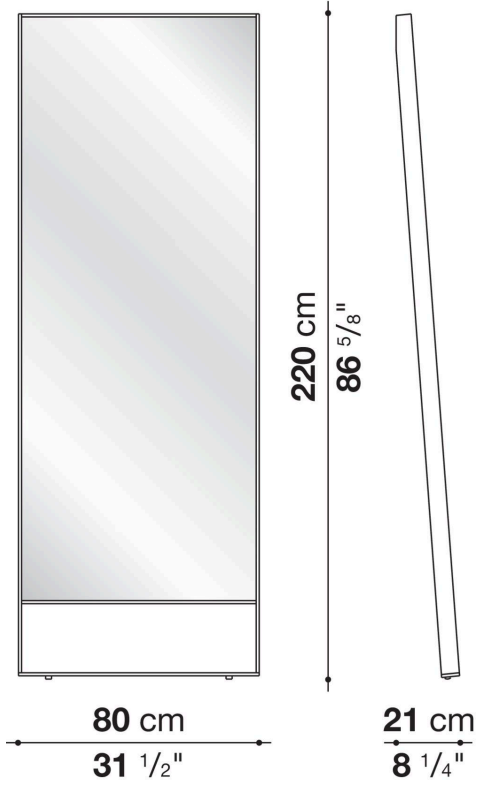

Psiche

COMPLEMENTS

2001

Antonio Citterio

Description

Mirrors with steel surround; thanks to the angled top surround they can be leaned against a wall. Proposed not only for the bedroom; they can also be used in a living area to make the ambience seem larger.

Technical information

Panel
melamine faced wood particles
Mirror
with protective safety film
Frame
drawn steel
Feet
plastic material

Technical drawings

SMS1

SMS2