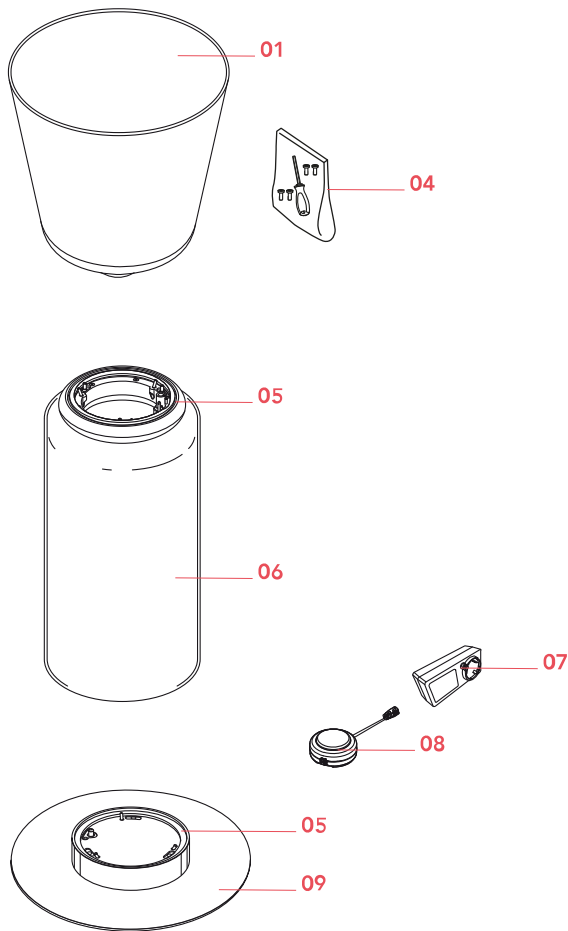

Spare Parts

01.	Noctambule Cone	F0260000
04.	Fixing screws kit	RF0254100
05.	Ring led diffuser	RF27498
06.	Noctambule High Cylinder	F0257000
07.	Black plug assembly kit & 48V driver	RF6600130
09.	Small base	F0261030