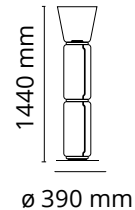

45W - 1174lm - 2700K - CRI> 90

Standing lamps consisting of interconnecting glass modules reaching a height of 2,17 metres (85.43"). Cylindrical and semi-spherical transparent blown glass structure, die cast aluminium base and rings, hydroformed steel internal lateral arms and injection moulded optical opal silicone outer ring diffusers. The power supply cable is 2 metres (78.74") long, with a pedal operated panel used as a dimmer to adjust the light intensity by 10% to 100% in either direction. Wall mounted power supply unit with interchangeable plugs.

Are you a professional and your project needs consulting and support?

[BOOK AN APPOINTMENT](#)