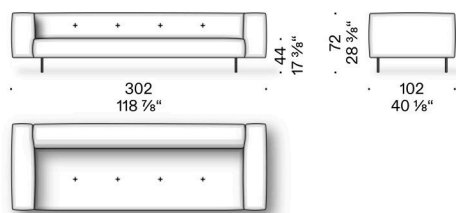

DAYBED, STRAIGHT AND MODULAR SOFA WITH POUF

Materials

Frame
wood with elastic straps.

Feet
powder-coated steel, gun barrel grey or brick red coloured. Adjustable thermoplastic glide feet.

Padding
variable-density polyurethane foam, memory foam and polyester wadding covered with light polyester velvet. Only for the UK market the components in memory foam are made of polyurethane foam. For the FR (Fire Resistant) versions on request, the filling materials comply with the current regulations.

Headrest cushions
polyurethane foam and polyester wadding, covered with light polyester velvet.

Cover
removable cover in fabric or non-removable in leather.

Set of coated feet
(optional)
aluminium covered in leather (E Mistral: biscotto). Thermoplastic adjustable glide foot.

Storage pocket/organiser for armrest
leather (E2 Mistral: biscotto) with rear anti-slip strip.