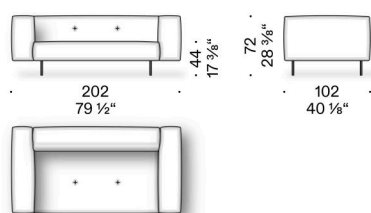

DAYBED, STRAIGHT AND MODULAR SOFA WITH POUF

Materials

Frame
wood with elastic straps.

Feet
powder-coated steel, gun barrel grey or brick red coloured. Adjustable thermoplastic glide feet.

Padding
variable-density polyurethane foam, memory foam and polyester wadding covered with light polyester velvet. Only for the UK market the components in memory foam are made of polyurethane foam. For the FR (Fire Resistant) versions on request, the filling materials comply with the current regulations.

Headrest cushions
polyurethane foam and polyester wadding, covered with light polyester velvet.

Cover
removable cover in fabric or non-removable in leather.

Set of coated feet
(optional)
aluminium covered in leather (E Mistral: biscotto). Thermoplastic adjustable glide foot.

Storage pocket/organiser for armrest
leather (E2 Mistral: biscotto) with rear anti-slip strip.