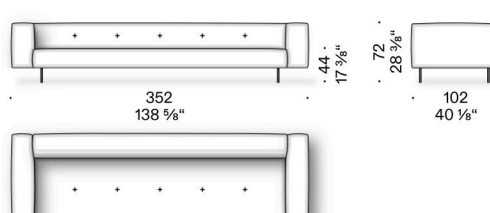

Storage pocket/organiser for armrest  
leather (E2 Mistral: biscotto) with rear anti-slip strip.