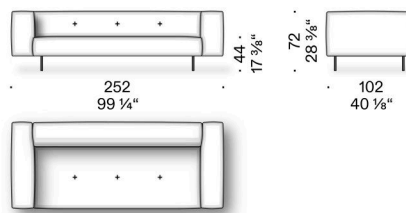

DAYBED, STRAIGHT AND MODULAR SOFA WITH POUF

Materials

Frame
wood with elastic straps.

Feet
powder-coated steel, gun barrel grey or brick red coloured. Adjustable thermoplastic glide feet.

Padding
variable-density polyurethane foam, memory foam and polyester wadding covered with light polyester velvet. Only for the UK market the components in memory foam are made of polyurethane foam. For the FR (Fire Resistant) versions on request, the filling materials comply with the current regulations.

Headrest cushions
polyurethane foam and polyester wadding, covered with light polyester velvet.

Cover
removable cover in fabric or non-removable in leather.

Set of coated feet
(optional)
aluminium covered in leather (E Mistral: biscotto). Thermoplastic adjustable glide foot.

Storage pocket/organiser for armrest
leather (E2 Mistral: biscotto) with rear anti-slip strip.