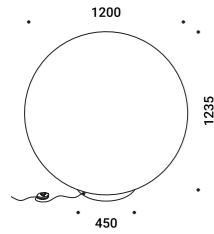

MOON 120 F

Max 2x25W - E27
100-240V - 50/60Hz
Dimmer on board
Bulb not included

CE IP20

Standard - Dimmer on board	1A4890000.00.06

Optional accessories / Accessori opzionali

Bulbs / Lampadine

LED - E27 - A60				Not included
	220-240V - 11,2W - 360° 2700K - 1521lm - CRI >90 Energy Efficiency D - Dimmable	MOON 80 F	1Y0330790	

LED - E27 - A150				Not included
	220-240V - 20W - 200° 2700K - 2452lm - CRI >80 Energy Efficiency E - Dimmable	MOON 120 F	1Y2160020	

The sizes are expressed in millimeters.

MOON F

Davide Groppi / 2023

Optional accessories / Accessori opzionali

Other accessories / Altri accessori

Moisture barrier bag / Sacco barriera				Not included
	Packaging for air and sea shipping	MOON 80 F	4A2840010	

Moisture barrier bag / Sacco barriera				Not included
	Packaging for air and sea shipping	MOON 120 F	49860020	

Wooden crate / Cassa in legno				Not included
	Packaging for air and sea shipping	MOON 120 F	49860010