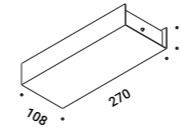

Compulsory accessories / Accessori obbligatori

Suspension kits / Kit di sospensione