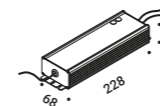

Driver / Alimentatore

100-240V	24V/150W/IP67/1-10V	Max 6 modules	1Z1120500	Not included