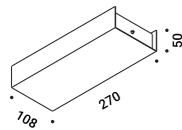

Ceiling rose with driver / Rosone con alimentatore

Matt White	Input 220-240V - 50/60Hz Output 24V - Max 21W - IP20 DALI - PUSH - 1-10V - TRIAC	Max 1 module	1A4780300.00.05	Not included