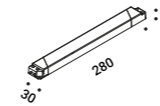

Recessed rose without driver / Rosone da incasso senza alimentatore

Matt White	For electrical cables - 1 Piece Plasterboard cut-out Ø 44 mm Minimum space for mounting 70 mm For 12,5 mm plasterboard		1X0000300.02.00	Not included
Matt Black	For electrical cables - 1 Piece Plasterboard cut-out Ø 44 mm Minimum space for mounting 70 mm For 12,5 mm plasterboard		1X0000400.02.00	

Drivers / Alimentatori

Driver / Alimentatore

100-240V	24V/50W/IP20/ON/OFF	Max 1 module	1Z1120490	Not included