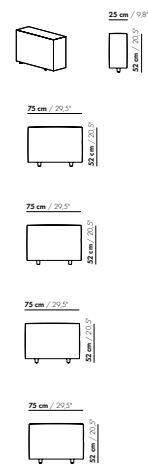

DOMINO.18

Dick Spierenburg 2018

SEAT SEMICIRCLE

SEAT QUARTER CIRCLE

SEAT HIGH

CHAISE LONGUE

BACK

ARM