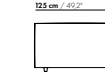

DOMINO.18

Dick Spierenburg 2018

SEAT

SEAT ROUNDED

SEAT EXTRA DEEP

BACK

ARM