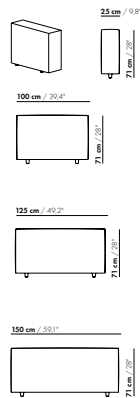

DOMINO.18

Dick Spierenburg 2018

SEAT SEMICIRCLE

SEAT QUARTER CIRCLE

SEAT HIGH

CHAISE LONGUE

BACK

ARM