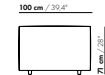

DOMINO.18

Dick Spierenburg 2018

SEAT

SEAT ROUNDED

SEAT EXTRA DEEP

BACK

ARM