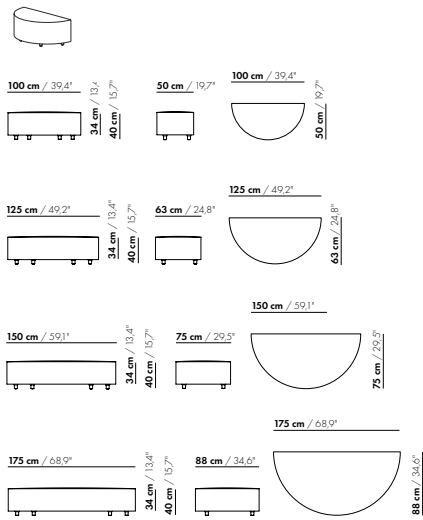

DOMINO.18

Dick Spierenburg 2018

SEAT SEMICIRCLE