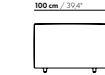

DOMINO.18

Dick Spierenburg 2018

SEAT

SEAT ROUNDED

SEAT EXTRA DEEP

BACK

ARM