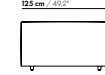

DOMINO.18

Dick Spierenburg 2018

SEAT

SEAT ROUNDED

SEAT EXTRA DEEP

BACK

ARM