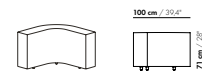

SEAT

SEAT ROUNDED

SEAT EXTRA DEEP

BACK

ARM

DOMINO.18

Dick Spierenburg 2018

SEAT SEMICIRCLE