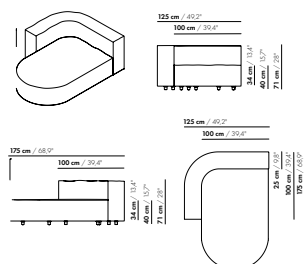

CHAISE LONGUE