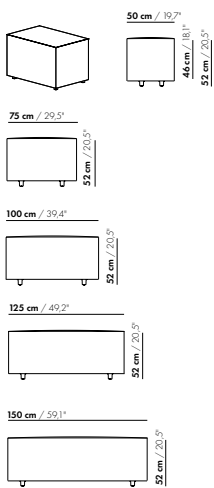

DOMINO.18

Dick Spierenburg 2018

SEAT SEMICIRCLE

SEAT QUARTER CIRCLE

SEAT HIGH

CHAISE LONGUE

BACK

ARM