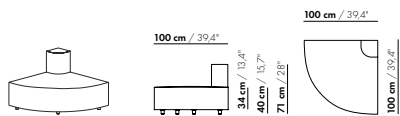

SEAT QUARTER CIRCLE