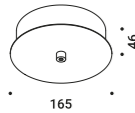

Ceiling rose with driver / Rosone con alimentatore		Not included
Matt White	Input 110-240V - 50/60Hz Output 350mA DC - Max 4W IP20 - DALI - PUSH - 1-10V	1X0290300.02.07
Matt Black	Input 110-240V - 50/60Hz Output 350mA DC - Max 4W IP20 - DALI - PUSH - 1-10V	1X0290400.02.07
Matt White	Input 220-240V - 50/60Hz Output 350mA DC - Max 4W IP20 - TRIAC/IGBT	1X0290300.02.02
Matt Black	Input 220-240V - 50/60Hz Output 350mA DC - Max 4W IP20 - TRIAC/IGBT	1X0290400.02.02