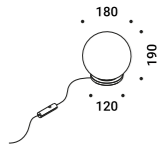

Apparecchio illuminante disponibile per mercato US/CAN. Certificazione CHINA in corso.

---

**CALMA T**

Max 15W - E27  
 100-240V - 50/60Hz  
 ON/OFF  
 Bulb not included  
 CE □ IP20

Matt White - ON/OFF	1A6880300.00.00
Matt Black - ON/OFF	1A6880400.00.00
Polished Gold - ON/OFF	1A6881900.00.00