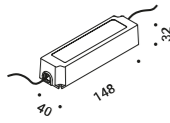

Compulsory accessories / Accessori obbligatori

Drivers / Alimentatori