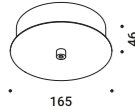

Ceiling rose with driver / Rosone con alimentatore		Not included
Matt White	Input 110-240V - 50/60Hz Output 350mA DC - Max 4W IP20 - DALI - PUSH - 1-10V	1X0290300.02.07
Matt Black	Input 110-240V - 50/60Hz Output 350mA DC - Max 4W IP20 - DALI - PUSH - 1-10V	1X0290400.02.07
Matt White	Input 220-240V - 50/60Hz Output 350mA DC - Max 4W IP20 - TRIAC/IGBT	1X0290300.02.02
Matt Black	Input 220-240V - 50/60Hz Output 350mA DC - Max 4W IP20 - TRIAC/IGBT	1X0290400.02.02