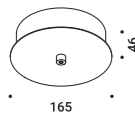

Compulsory accessories / Accessori obbligatori

Suspension kits / Kit di sospensione

Ceiling rose with driver / Rosone con alimentatore		Not included
Matt White	Input 110-240V - 50/60Hz Output 650mA DC - Max 21W IP20 - DALI - PUSH - 1-10V	1X0300300.01.07
Matt Black	Input 110-240V - 50/60Hz Output 650mA DC - Max 21W IP20 - DALI - PUSH - 1-10V	1X0300400.01.07
Matt White	Input 220-240V - 50/60Hz Output 700mA DC - Max 21W IP20 - TRIAC/IGBT	1X0300300.01.02
Matt Black	Input 220-240V - 50/60Hz Output 700mA DC - Max 21W IP20 - TRIAC/IGBT	1X0300400.01.02