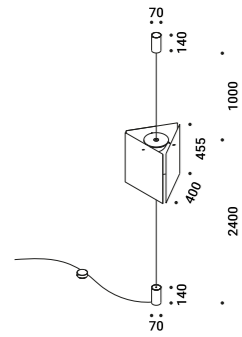

UMASI 40

24,5W
100-240V - 50/60Hz
2700K - 2105lm / 3000K - 2138lm
CRI >90
Driver with plug included
Dimmer on board
CE IP20

Standard - 2700K - Dimmer on board	1A6560000.27.06
Standard - 3000K - Dimmer on board	1A6560000.30.06